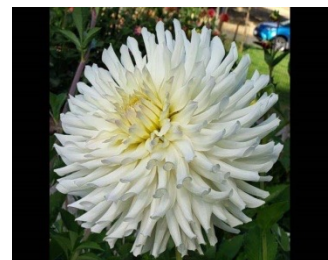

Sandia Icicle