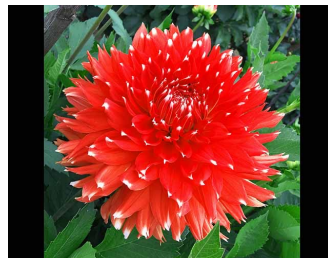

# American Dahlia Society Classification Size B Diameter 6 – 8”

Hapet Perfekt

HH Cotton Candy

Hollyhill Gordon

Jane Cowl

Just Married

KA's Peppercorn

Lady Darlene