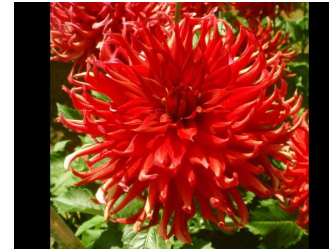

Allen's Tsunami