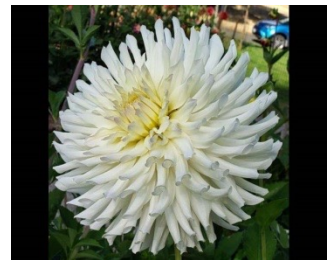

Sandia Icicle